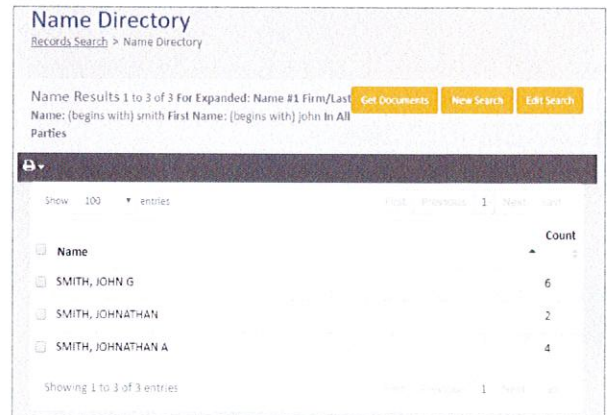

EXPANDED SEARCH > NAME DIRECTORY

Easily view multiple spellings of a name and then decide which documents you wish to continue searching prior to viewing results.

1. Enter a name or portion of a name in the EXPANDED SEARCH
2. Click SHOW NAME DIRECTORY to view a list of each unique name and the number of documents that contain the name
3. Select the desired name and click GET DOCUMENTS to display the search results

Note: When using this feature with ADD SECOND NAME, the AND/OR drop-down box must be set to OR

HISTORICAL RECORDS

If a site has HISTORICAL RECORDS SEARCH, it will appear on the main screen.

SEARCH RESULTS